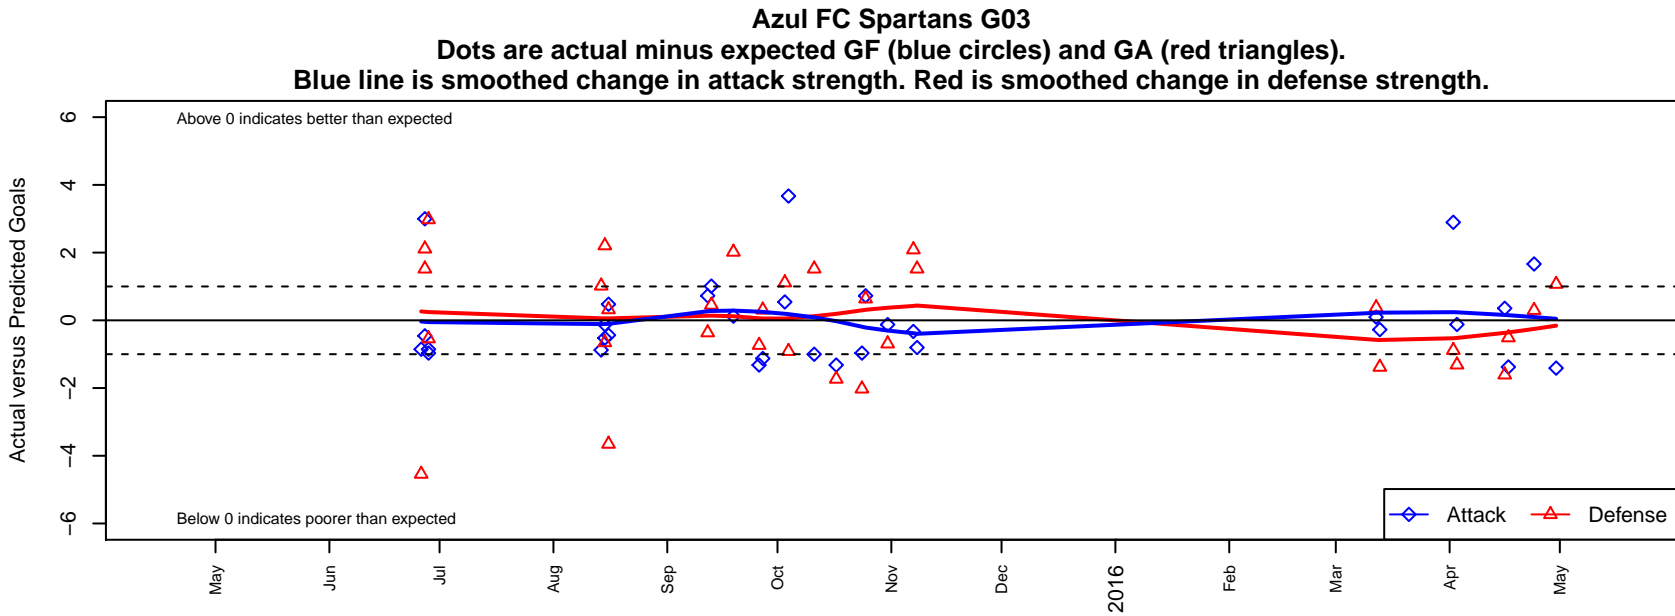

**attack and defense variance (black dot)
relative to other teams
and top 10 in region**

**attack and defense rating
relative to others at age
and all opponents in last 13 months**

Azul FC Spartans G03

Azul FC
Woodburn, OR
G03 total strength=660
attack=0.96 defense=0.4
fall league = PTT G03 Premier Silver
spr league = Spr OYS G03 Div 1 Red

alt names used:
Azul FC Spartans
Azul FC Spartans
Azul FC Spartans
Azul FC Spartans

Venues played:
2015 Clash At the Border Gold U12
2015 Mt Hood Challenge U12
2015 PTT G03 Premier Silver
2015 Spr OYS G03 Division 1 Red