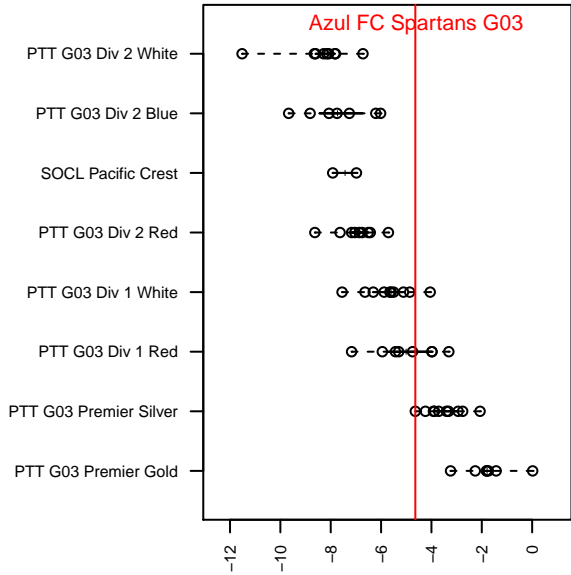

**attack and defense rating
relative to others at age
and all opponents in last 13 months**